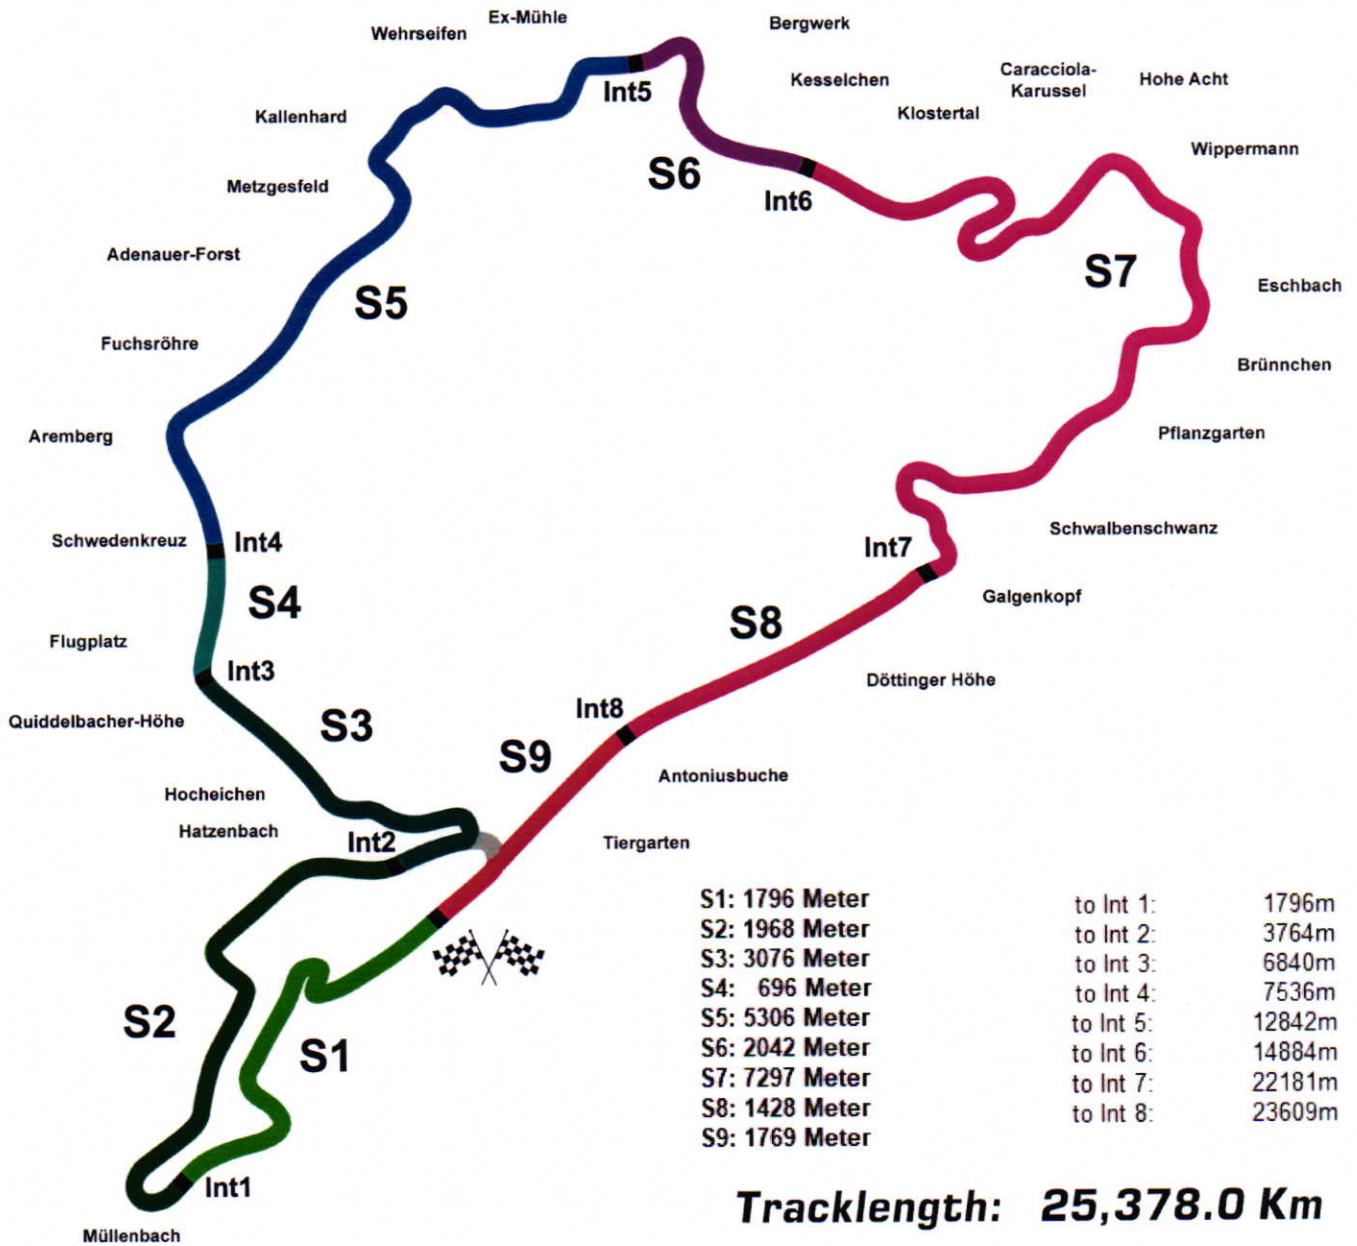

# TRACK MAP

## Nürburgring Nordschleife

24h-Rennen

Log No B 4

24h-Race Version

**wige** SOLUTIONS